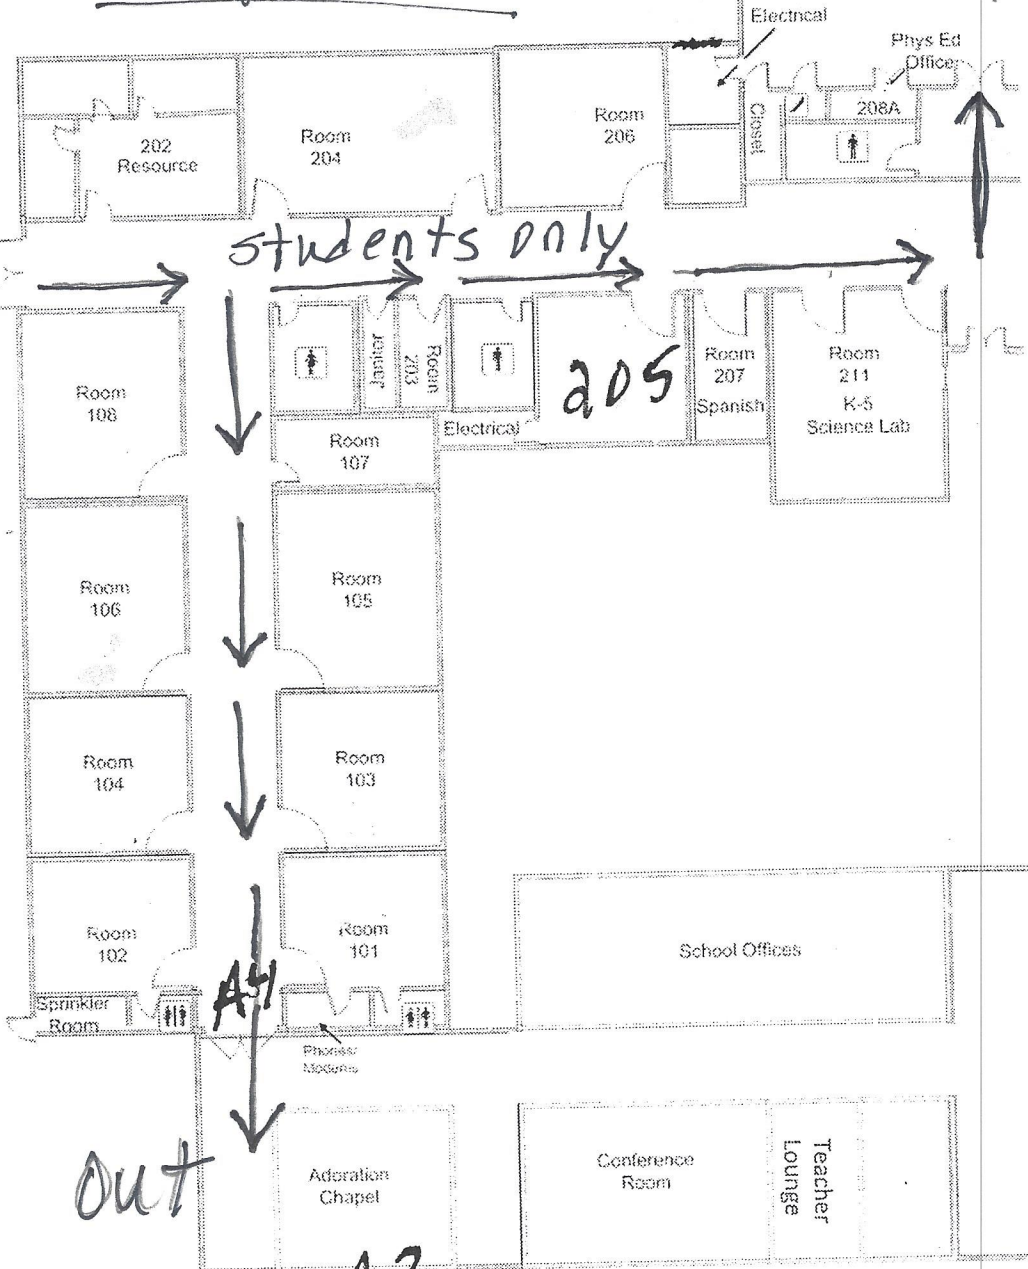

SAINT THERESA Parish and School

21370 St Theresa Lane, Ashburn, Virginia 20147

playground

Drop off

in →

B1

students only →

B2

gym

Electrical

Phys Ed Office

202 Resource

Room 204

Room 206

Closet

208A

Room 108

Room 107

Electrical

205

Room 207 Spanish

Room 211 K-5 Science Lab

Room 106

Room 105